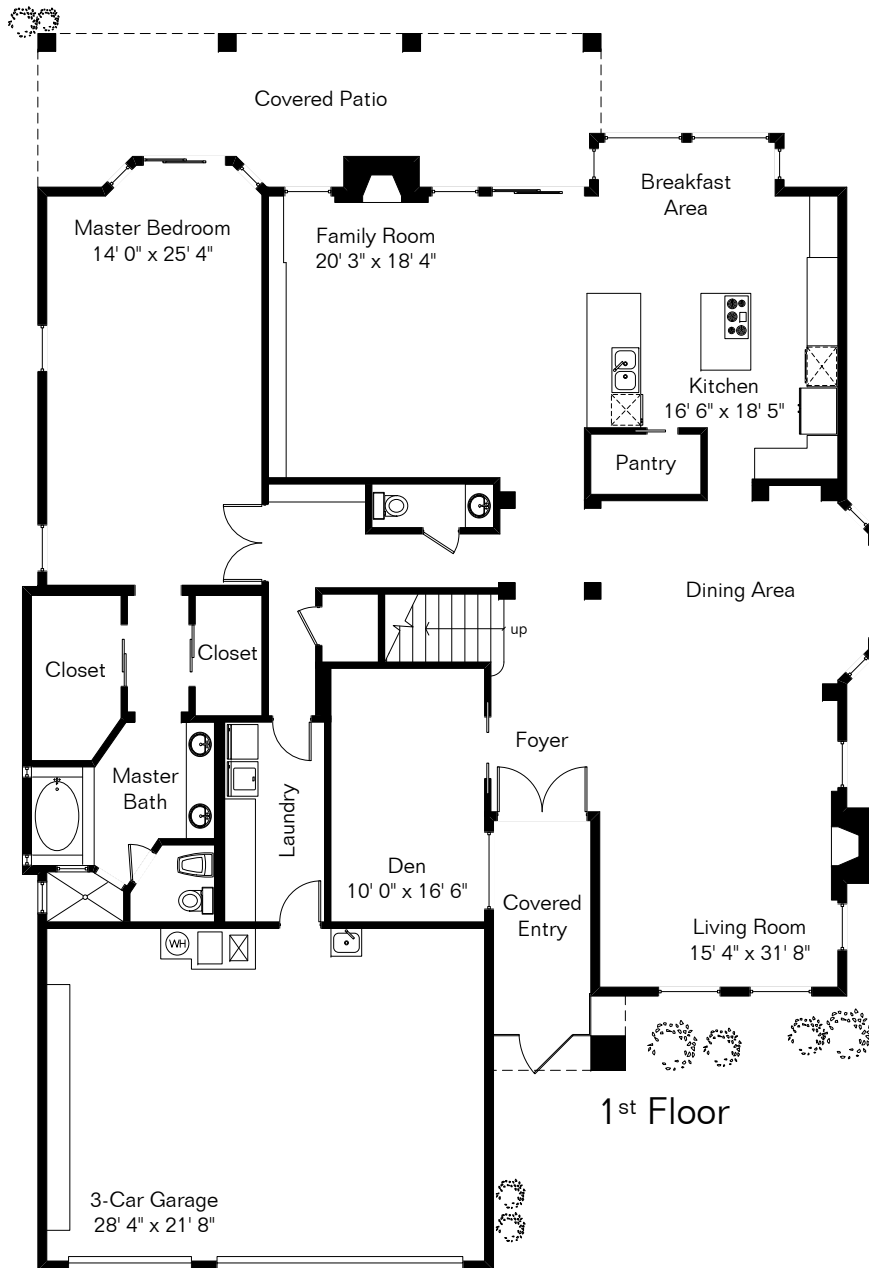

The square footages and room size information are deemed to be reliable but are not guaranteed and should be independently verified.

37027 S Stoney Ridge Court

Site Visit January 2017

0 ft. 6 ft. 10 ft. 20 ft.

Copyright 2017 Floor Plans First! LLC
All Rights Reserved.

Living Area 3,331 Sq Ft
Garage 660 Sq Ft

www.FloorPlansFirst.com

Toll Free (877) 887-1500
Voice (520) 881-1500
Fax (520) 791-7701

Floor Plans First!
See the Floor Plan First