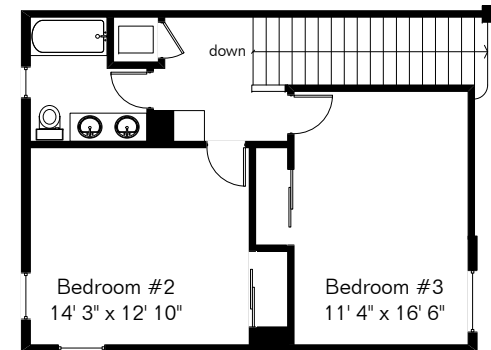

The square footages and room size information are deemed to be reliable but are not guaranteed and should be independently verified.

37027 S Stoney Ridge Court

Site Visit January 2017

0 ft. 6 ft. 10 ft. 20 ft.

Copyright 2017 Floor Plans First! LLC
All Rights Reserved.

Living Area 3,331 Sq Ft
Garage 660 Sq Ft

www.FloorPlansFirst.com

Toll Free (877) 887-1500
Voice (520) 881-1500
Fax (520) 791-7701

Floor Plans First!
See the Floor Plan First